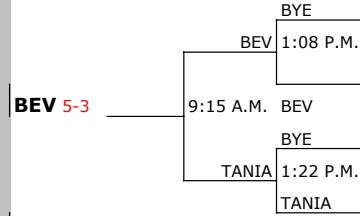

THURSDAY
MEDALIST ROUND
 1:00 P.M.
 KIM SAMELSTAD-PRACTICE
JAYME HEIMONEN
 CHRIS ZEIGLER
 1:08 P.M.
 DIANE KIINO
 BEV WALKER
 TANIA BRAMMER

75
 77
 86
 82
 87

CHAMPIONSHIP FLIGHT

FRIDAY SATURDAY SUNDAY

MATCHES
First Flight

SUNDAY SATURDAY
 CONSOLATION
CHAMPION SHIP

SUNDAY SATURDAY
 CONSOLATION
First Flight

	HDCP	PLAYERS	FIRST	15.5	COY SCHEETZ
CHMPSHIP	6.6	KIM SAMELSTAD	FLIGHT	19.8	CINDI SCHOLLY
FLIGHT	6.8	JAYME HEIMONEN		23.2	JOAN LUCAS
	8.5	CHRIS ZEIGLER		25.9	PEG CANCRO
	9.7	DIANE KIINO		28.0	KIM ROTZ
	10.0	BEV WALKER		28.0	MARLENE HATCH
	11.5	TANIA BRAMMER		29.1	DEB CROWE