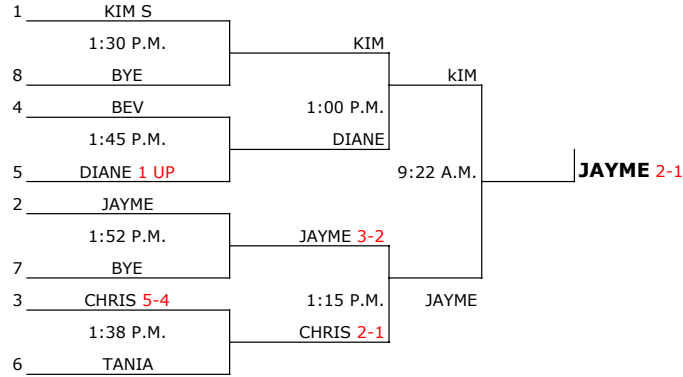

THURSDAY
MEDALIST ROUND
 1:00 P.M.
 KIM SAMELSTAD-PRACTICE
JAYME HEIMONEN
 CHRIS ZEIGLER
 1:08 P.M.
 DIANE KIINO
 BEV WALKER
 TANIA BRAMMER

75
 77
 86
 82
 87

CHAMPIONSHIP FLIGHT

FRIDAY SATURDAY SUNDAY

MATCHES
First Flight

SUNDAY SATURDAY
 CONSOLATION
CHAMPION SHIP

SUNDAY SATURDAY
 CONSOLATION
First Flight

	HDCP	PLAYERS	FIRST	15.5	COY SCHEETZ
CHMPSHIP	6.6	KIM SAMELSTAD	FLIGHT	19.8	CINDI SCHOLLY
FLIGHT	6.8	JAYME HEIMONEN		23.2	JOAN LUCAS
	8.5	CHRIS ZEIGLER		25.9	PEG CANCRO
	9.7	DIANE KIINO		28.0	KIM ROTZ
	10.0	BEV WALKER		28.0	MARLENE HATCH
	11.5	TANIA BRAMMER		29.1	DEB CROWE