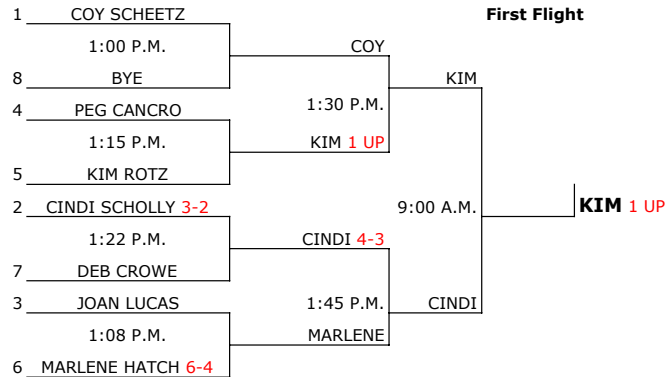

THURSDAY
MEDALIST ROUND
 1:00 P.M.
 KIM SAMELSTAD-PRACTICE
JAYME HEIMONEN
 CHRIS ZEIGLER
 1:08 P.M.
 DIANE KIINO
 BEV WALKER
 TANIA BRAMMER

75
 77
 86
 82
 87

CHAMPIONSHIP FLIGHT

FRIDAY SATURDAY SUNDAY

MATCHES
First Flight

SUNDAY SATURDAY
 CONSOLATION
CHAMPION SHIP

SUNDAY SATURDAY
 CONSOLATION
First Flight

	HDCP	PLAYERS	FIRST	15.5	COY SCHEETZ
CHMPSHIP	6.6	KIM SAMELSTAD	FLIGHT	19.8	CINDI SCHOLLY
FLIGHT	6.8	JAYME HEIMONEN		23.2	JOAN LUCAS
	8.5	CHRIS ZEIGLER		25.9	PEG CANCRO
	9.7	DIANE KIINO		28.0	KIM ROTZ
	10.0	BEV WALKER		28.0	MARLENE HATCH
	11.5	TANIA BRAMMER		29.1	DEB CROWE