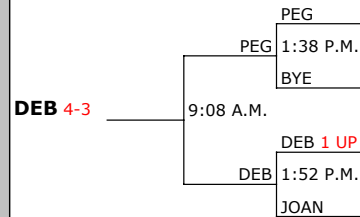

SUNDAY   SATURDAY
CONSOLATION
First Flight